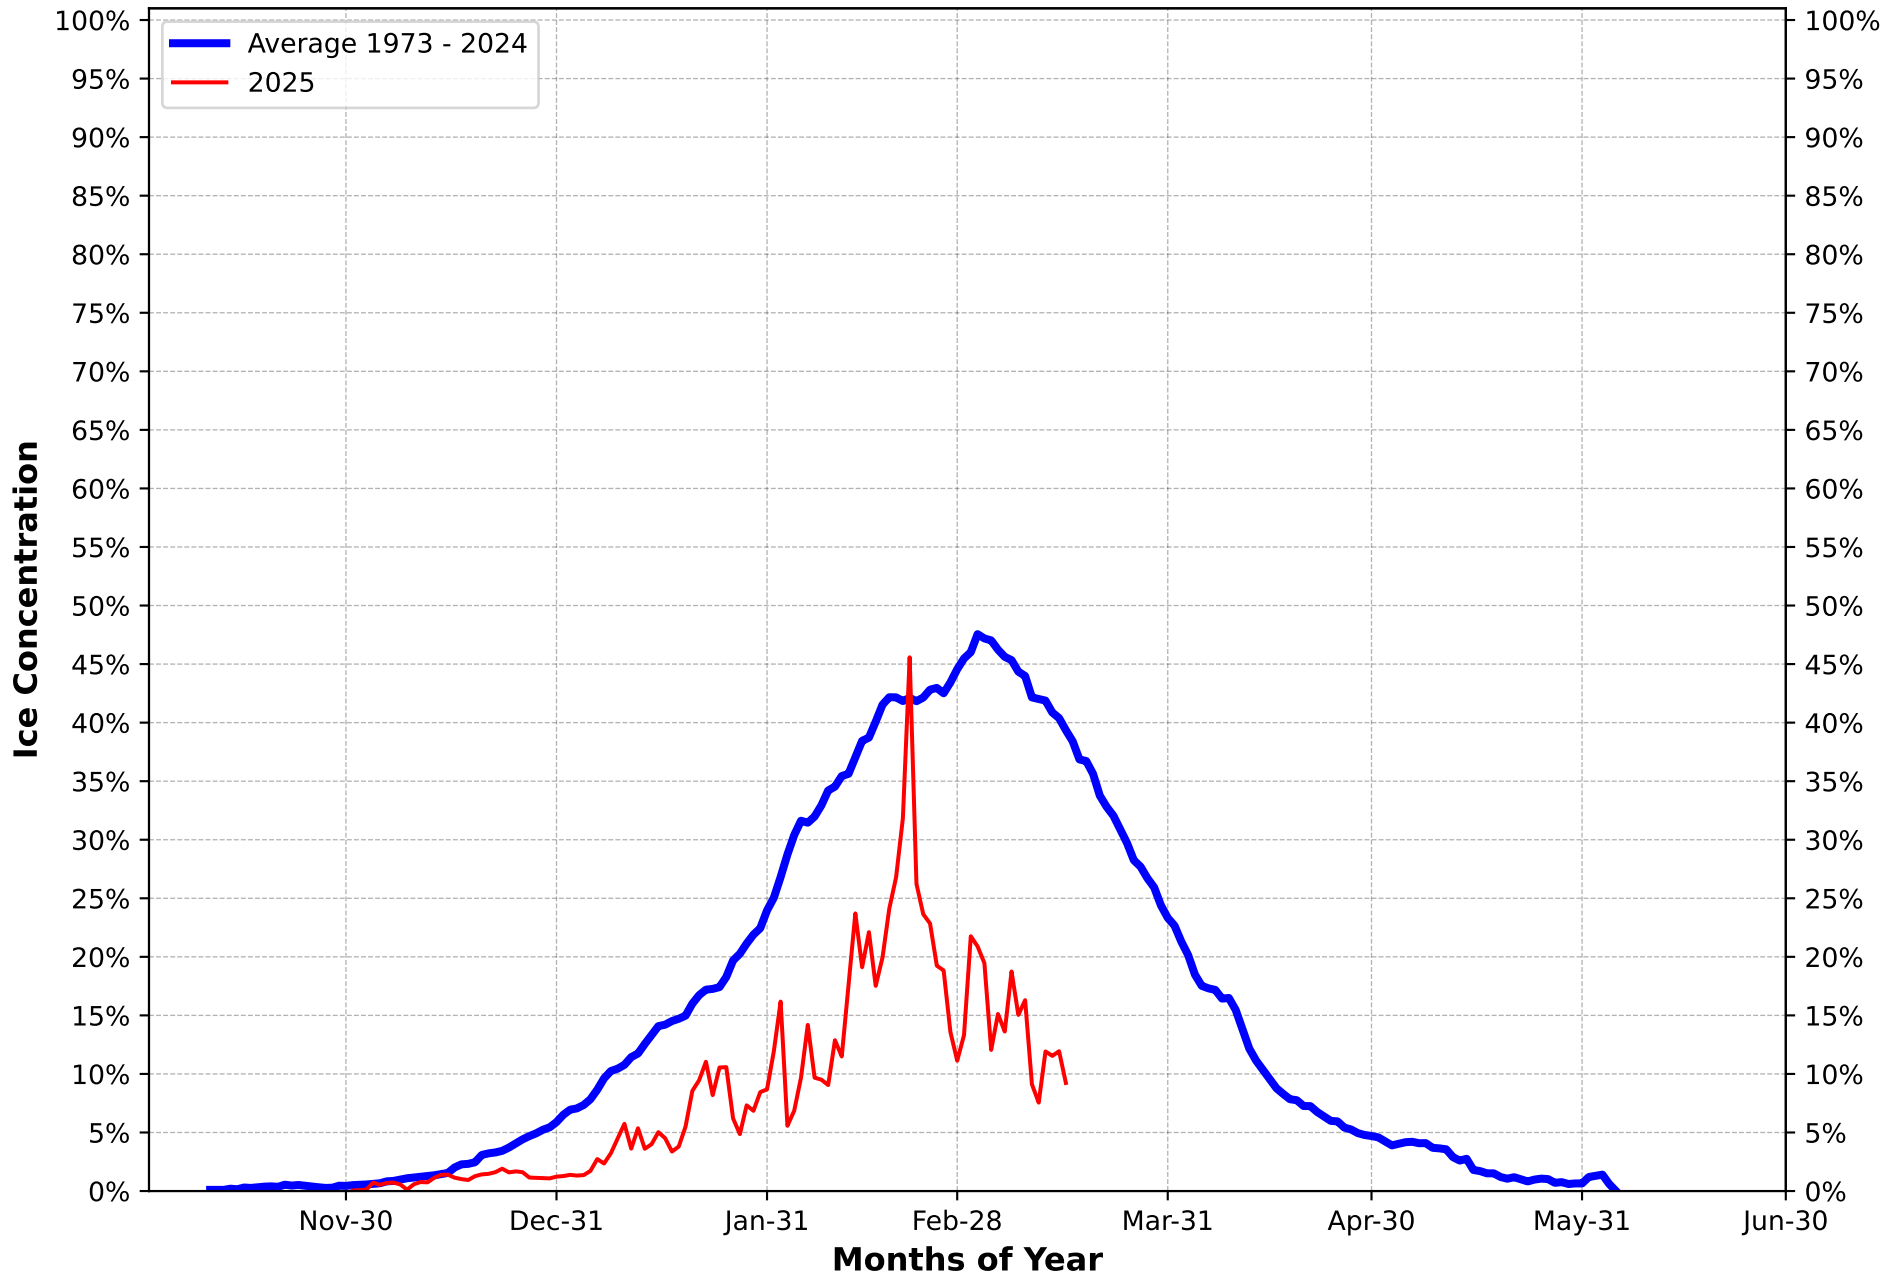

# Lake Superior Long Term Average Ice Concentration Compared to Current Year

Lake-wide ice cover derived from data produced by the U.S. National Ice Center and Canadian Ice Service