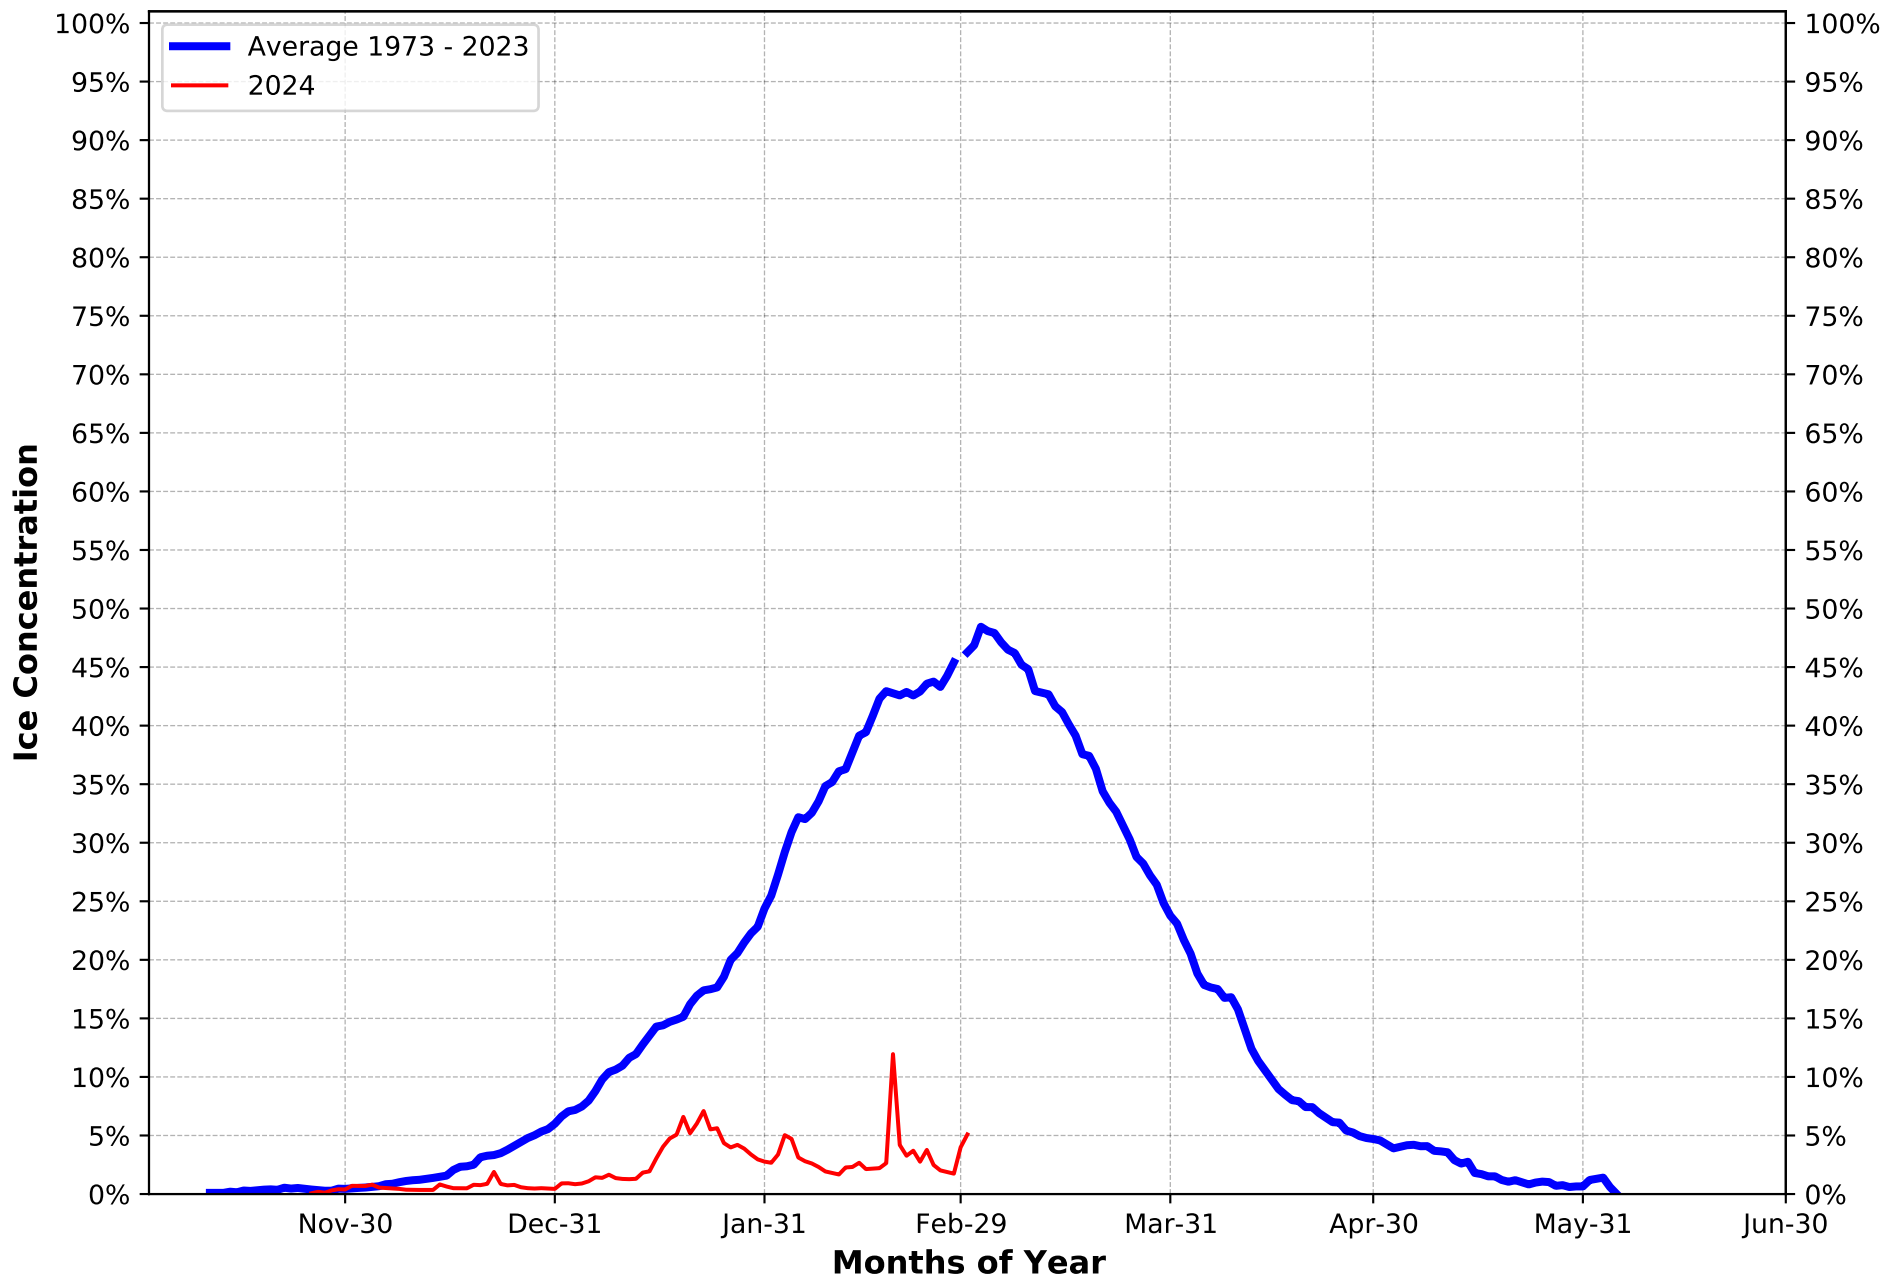

# Lake Superior Long Term Average Ice Concentration Compared to Current Year

Lake-wide ice cover derived from data produced by the U.S. National Ice Center and Canadian Ice Service