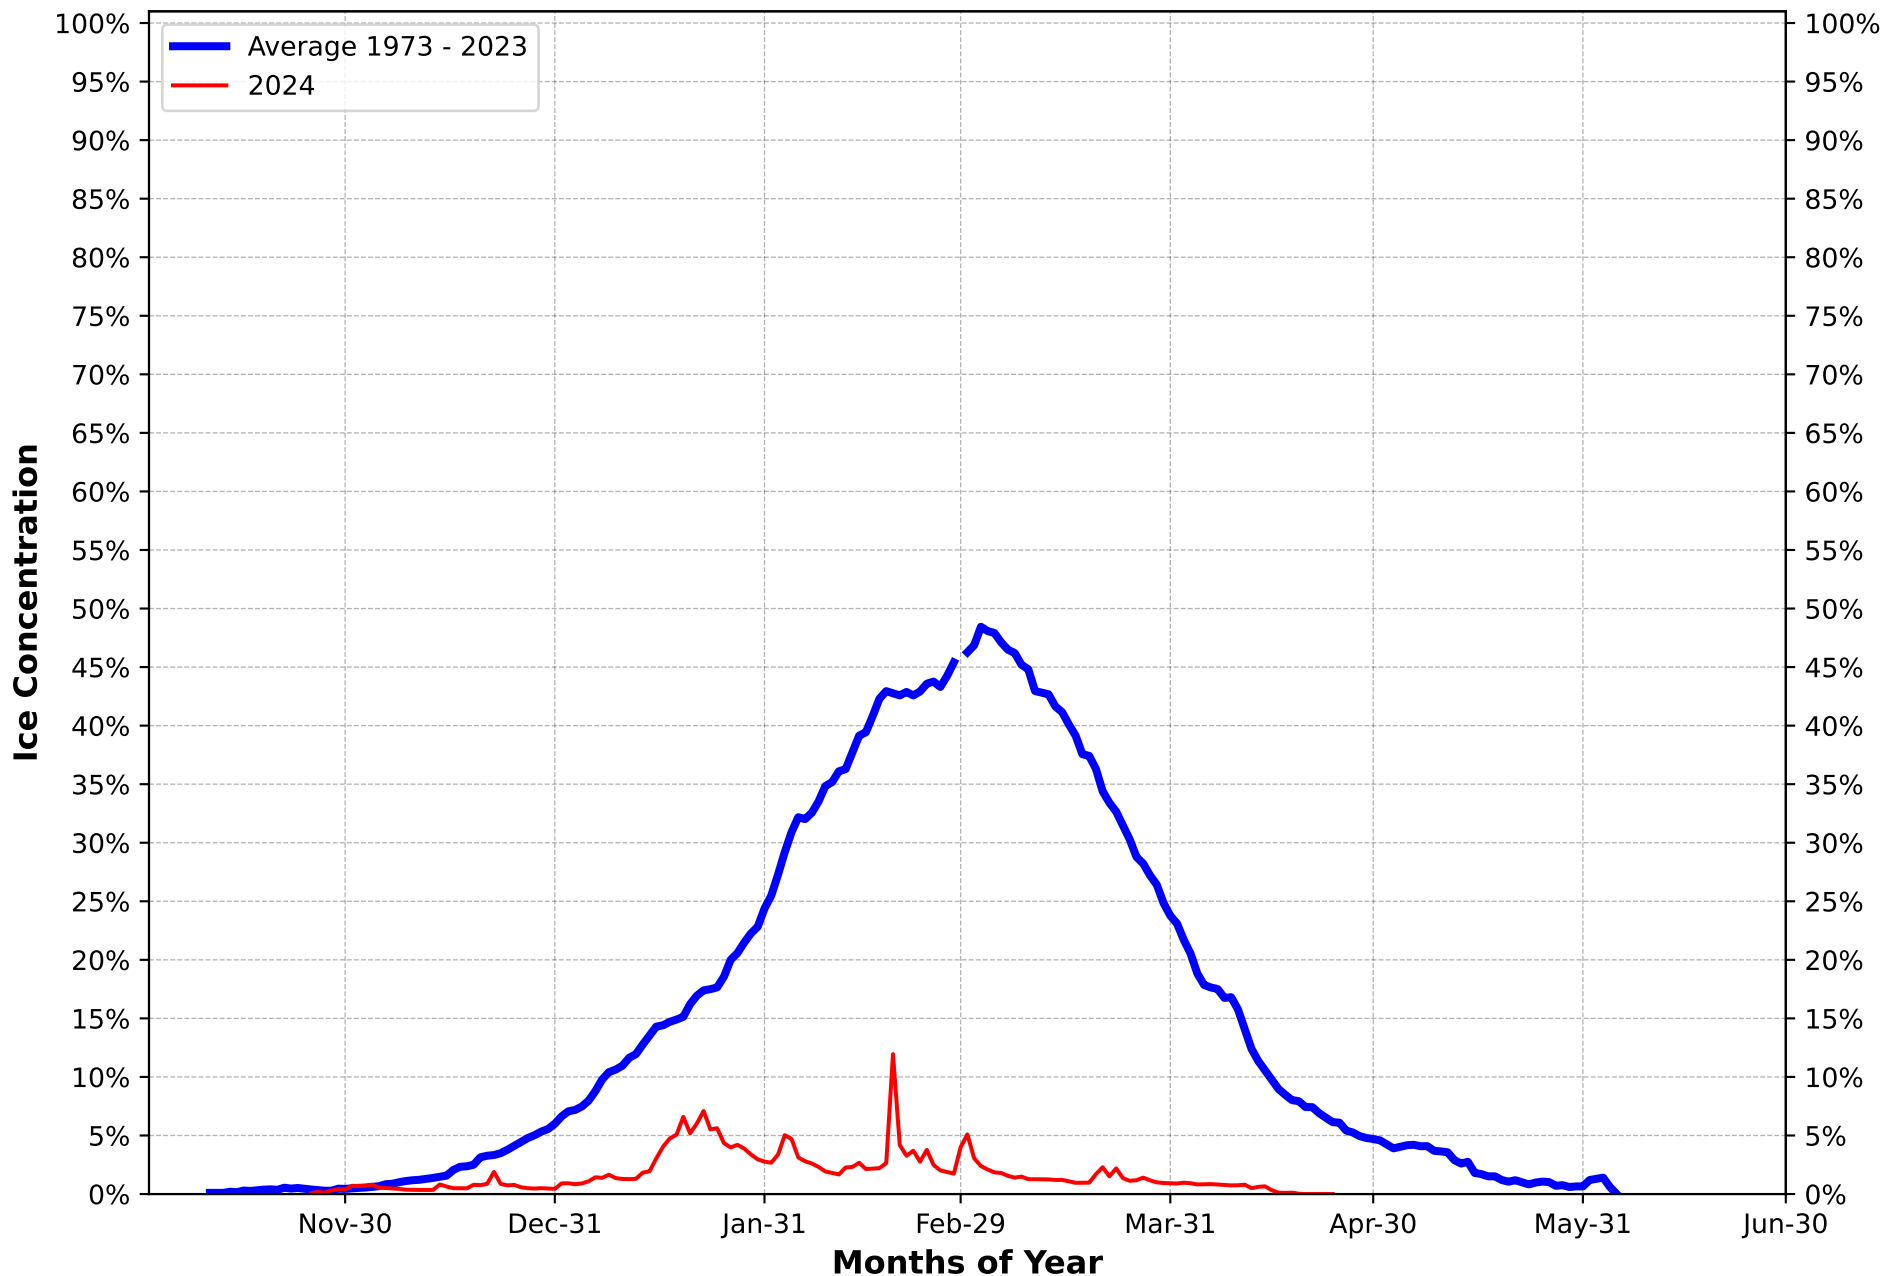

# Lake Superior Long Term Average Ice Concentration Compared to Current Year

Lake-wide ice cover derived from data produced by the U.S. National Ice Center and Canadian Ice Service