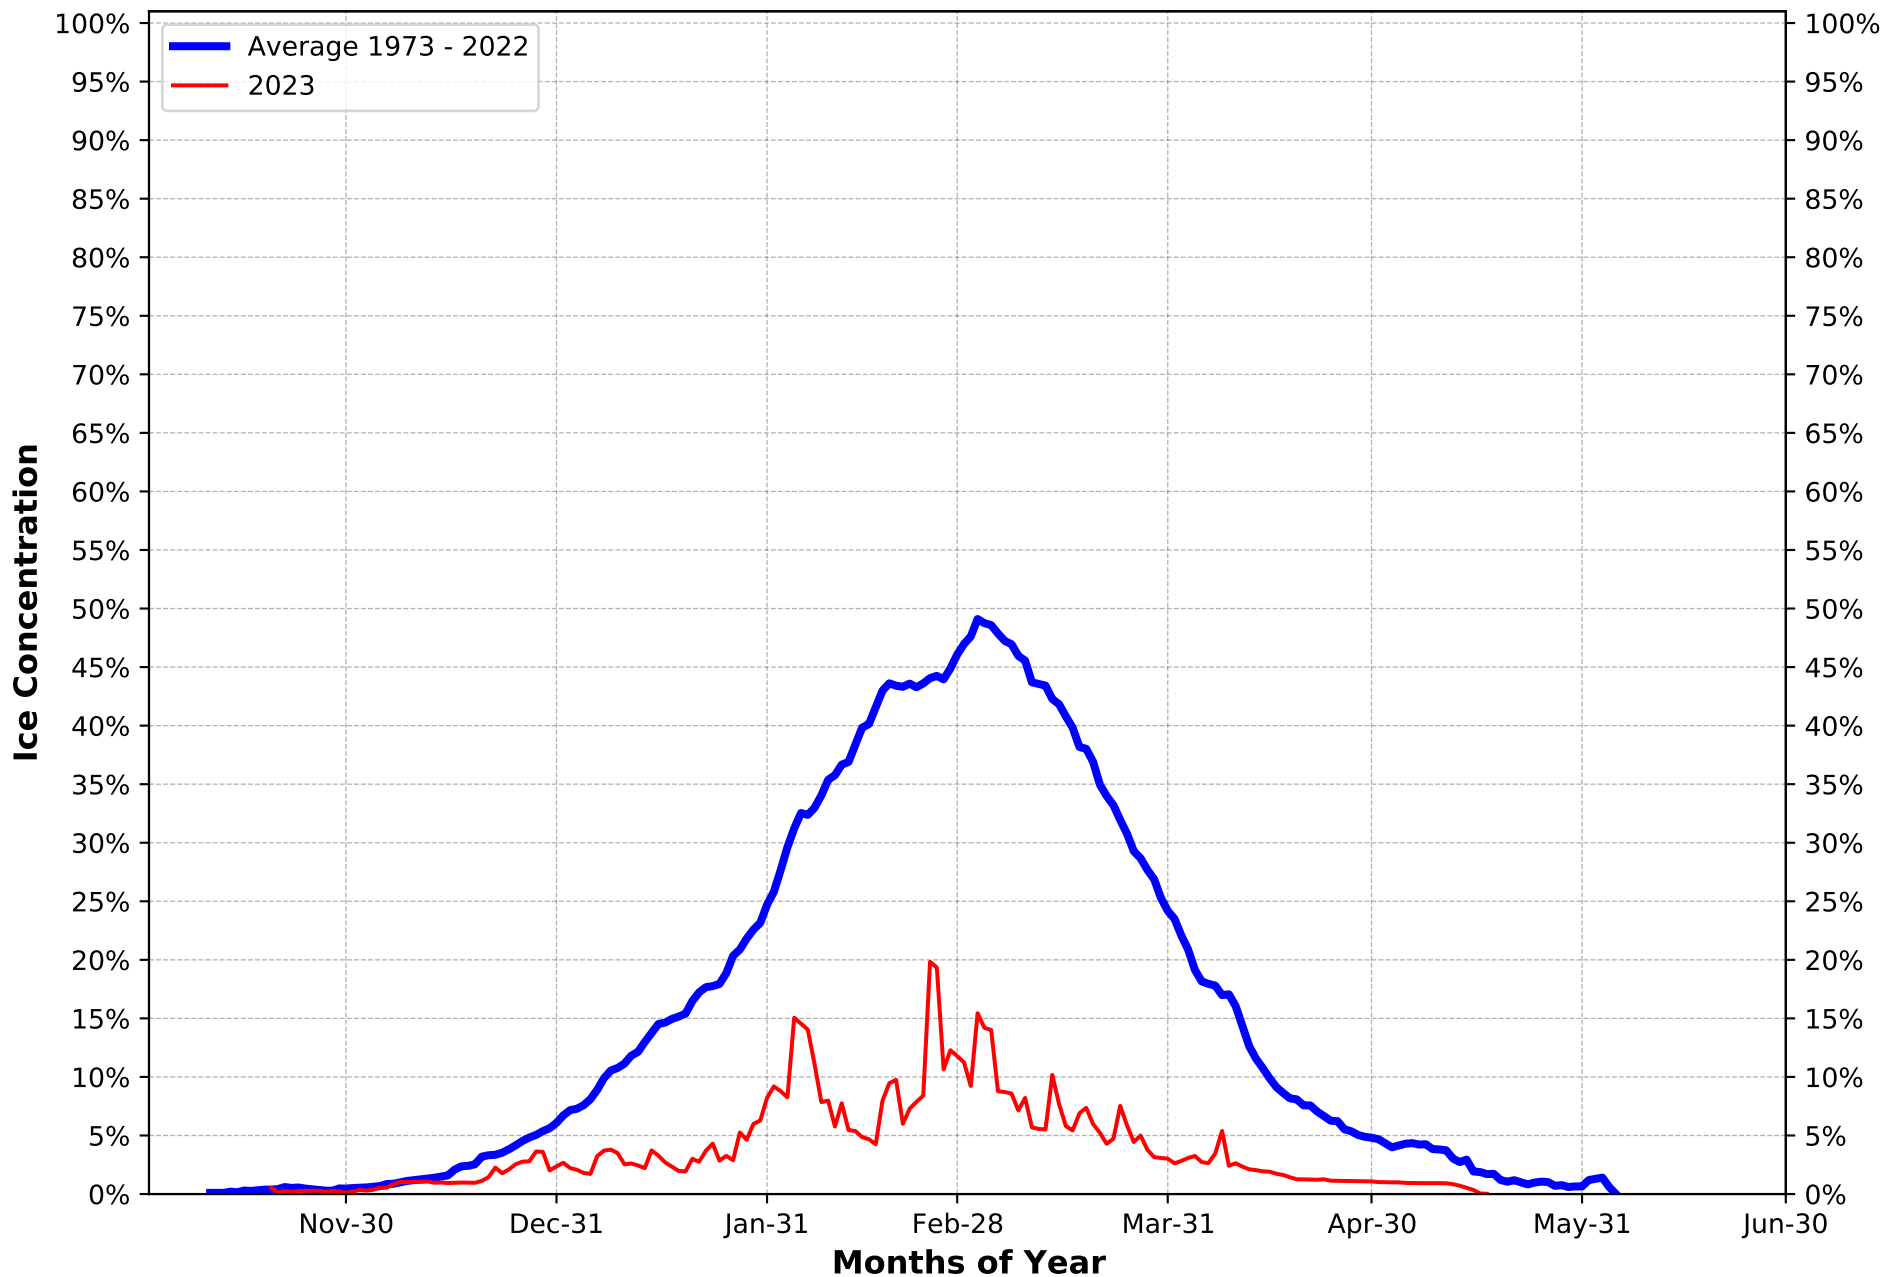

# Lake Superior Long Term Average Ice Concentration Compared to Current Year

Lake-wide ice cover derived from data produced by the U.S. National Ice Center and Canadian Ice Service