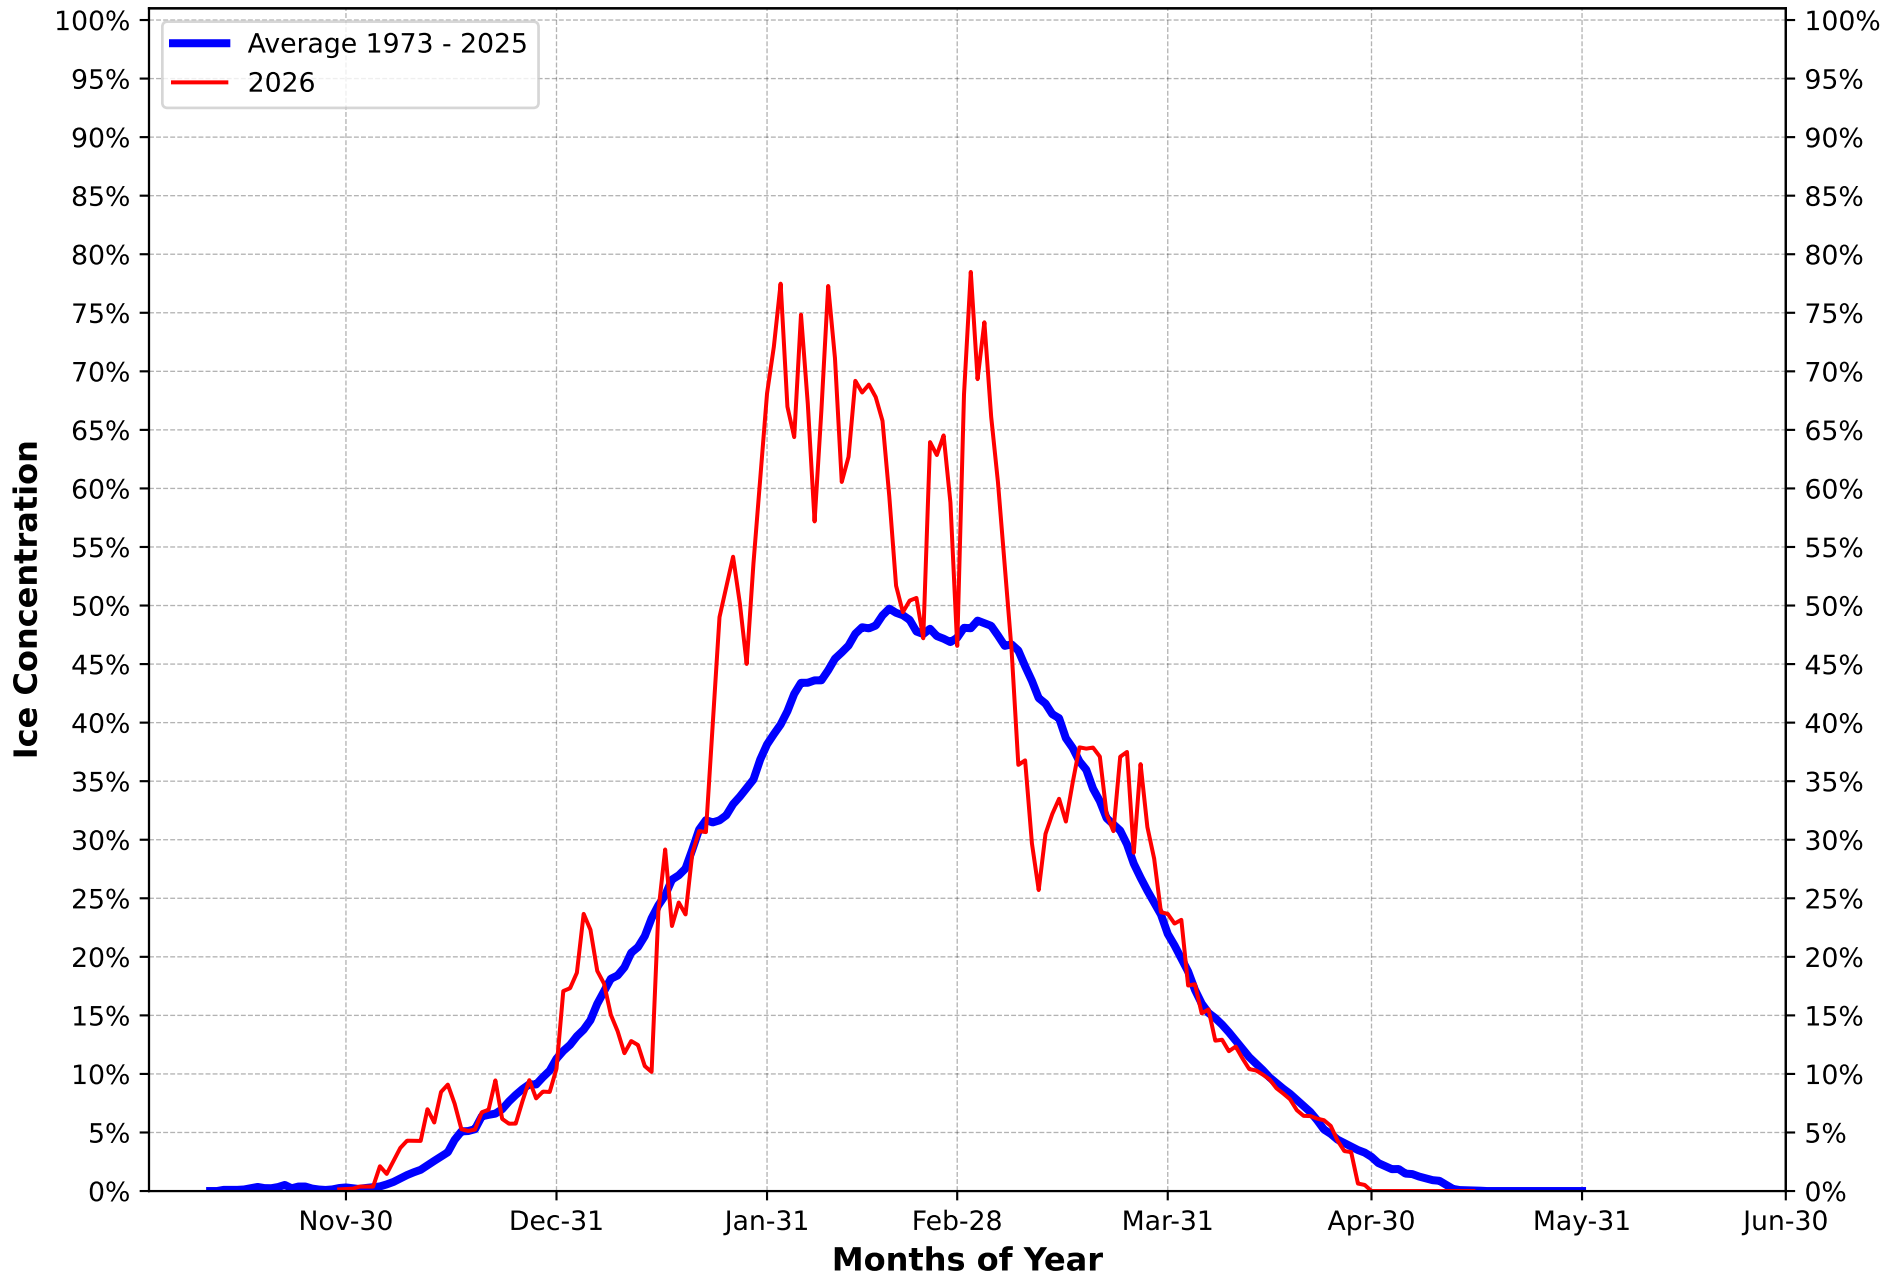

Lake Huron Long Term Average Ice Concentration Compared to Current Year

Lake-wide ice cover derived from data produced by the U.S. National Ice Center and Canadian Ice Service