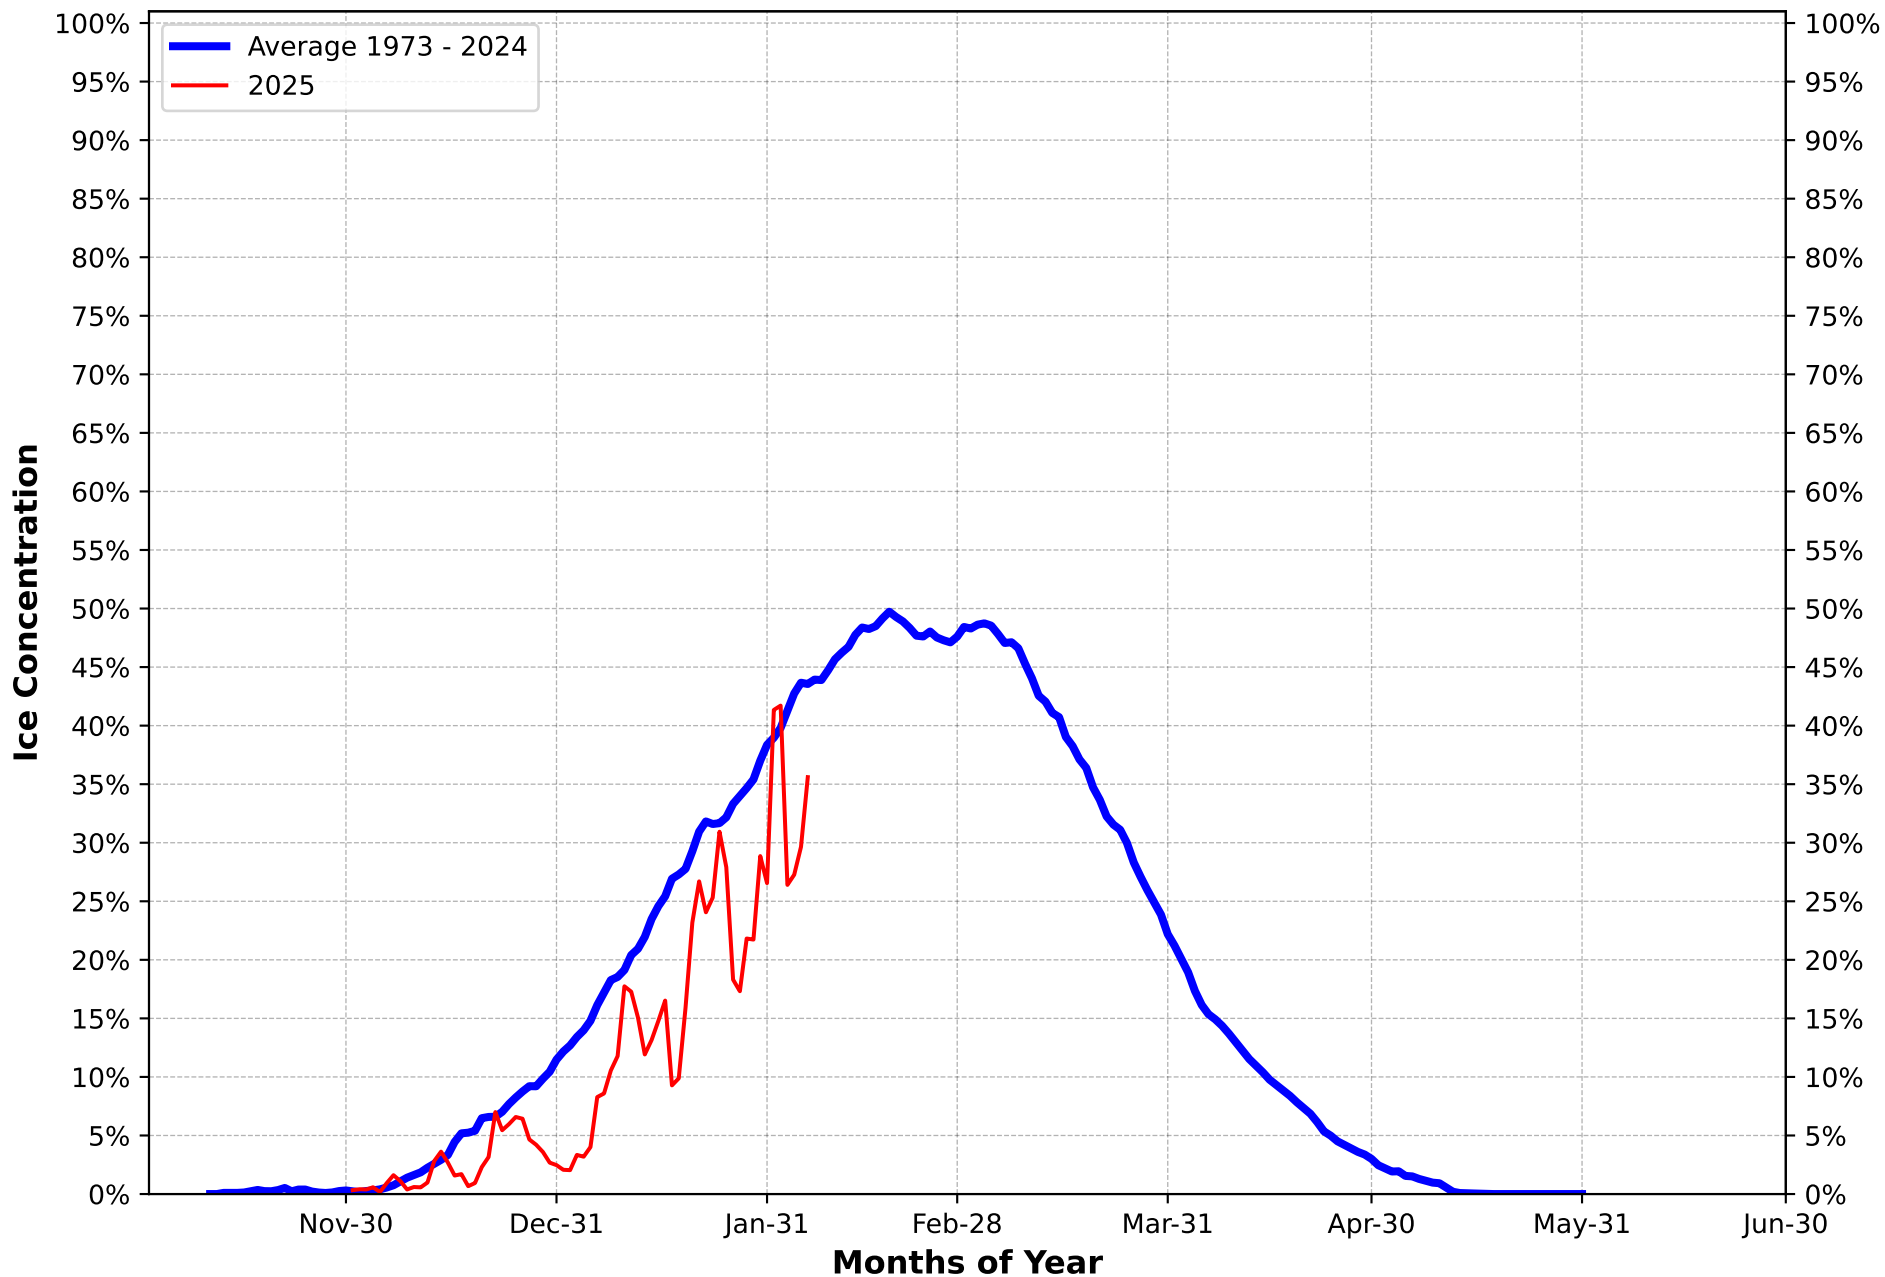

Lake Huron Long Term Average Ice Concentration Compared to Current Year

Lake-wide ice cover derived from data produced by the U.S. National Ice Center and Canadian Ice Service