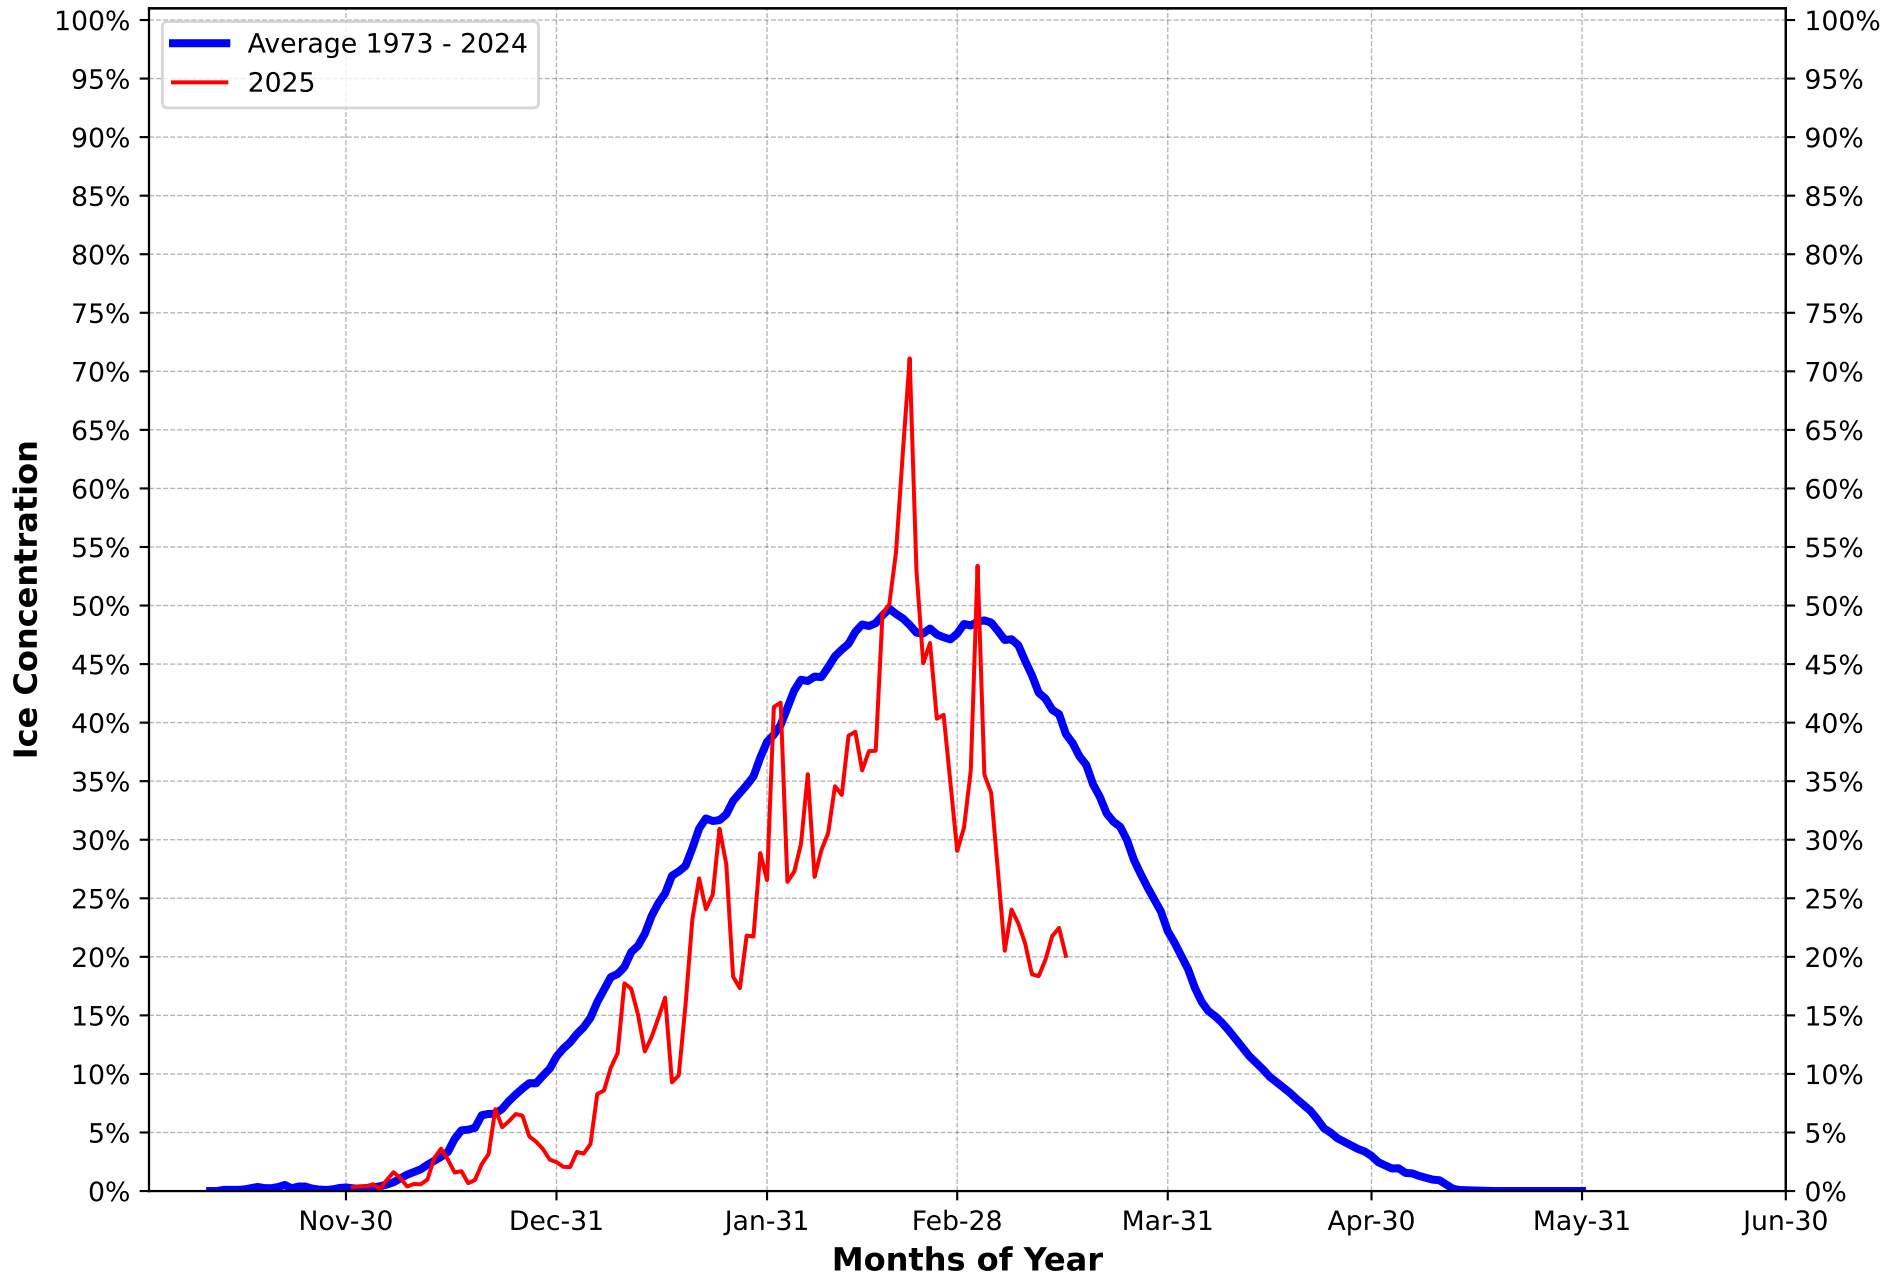

# Lake Huron Long Term Average Ice Concentration Compared to Current Year

Lake-wide ice cover derived from data produced by the U.S. National Ice Center and Canadian Ice Service