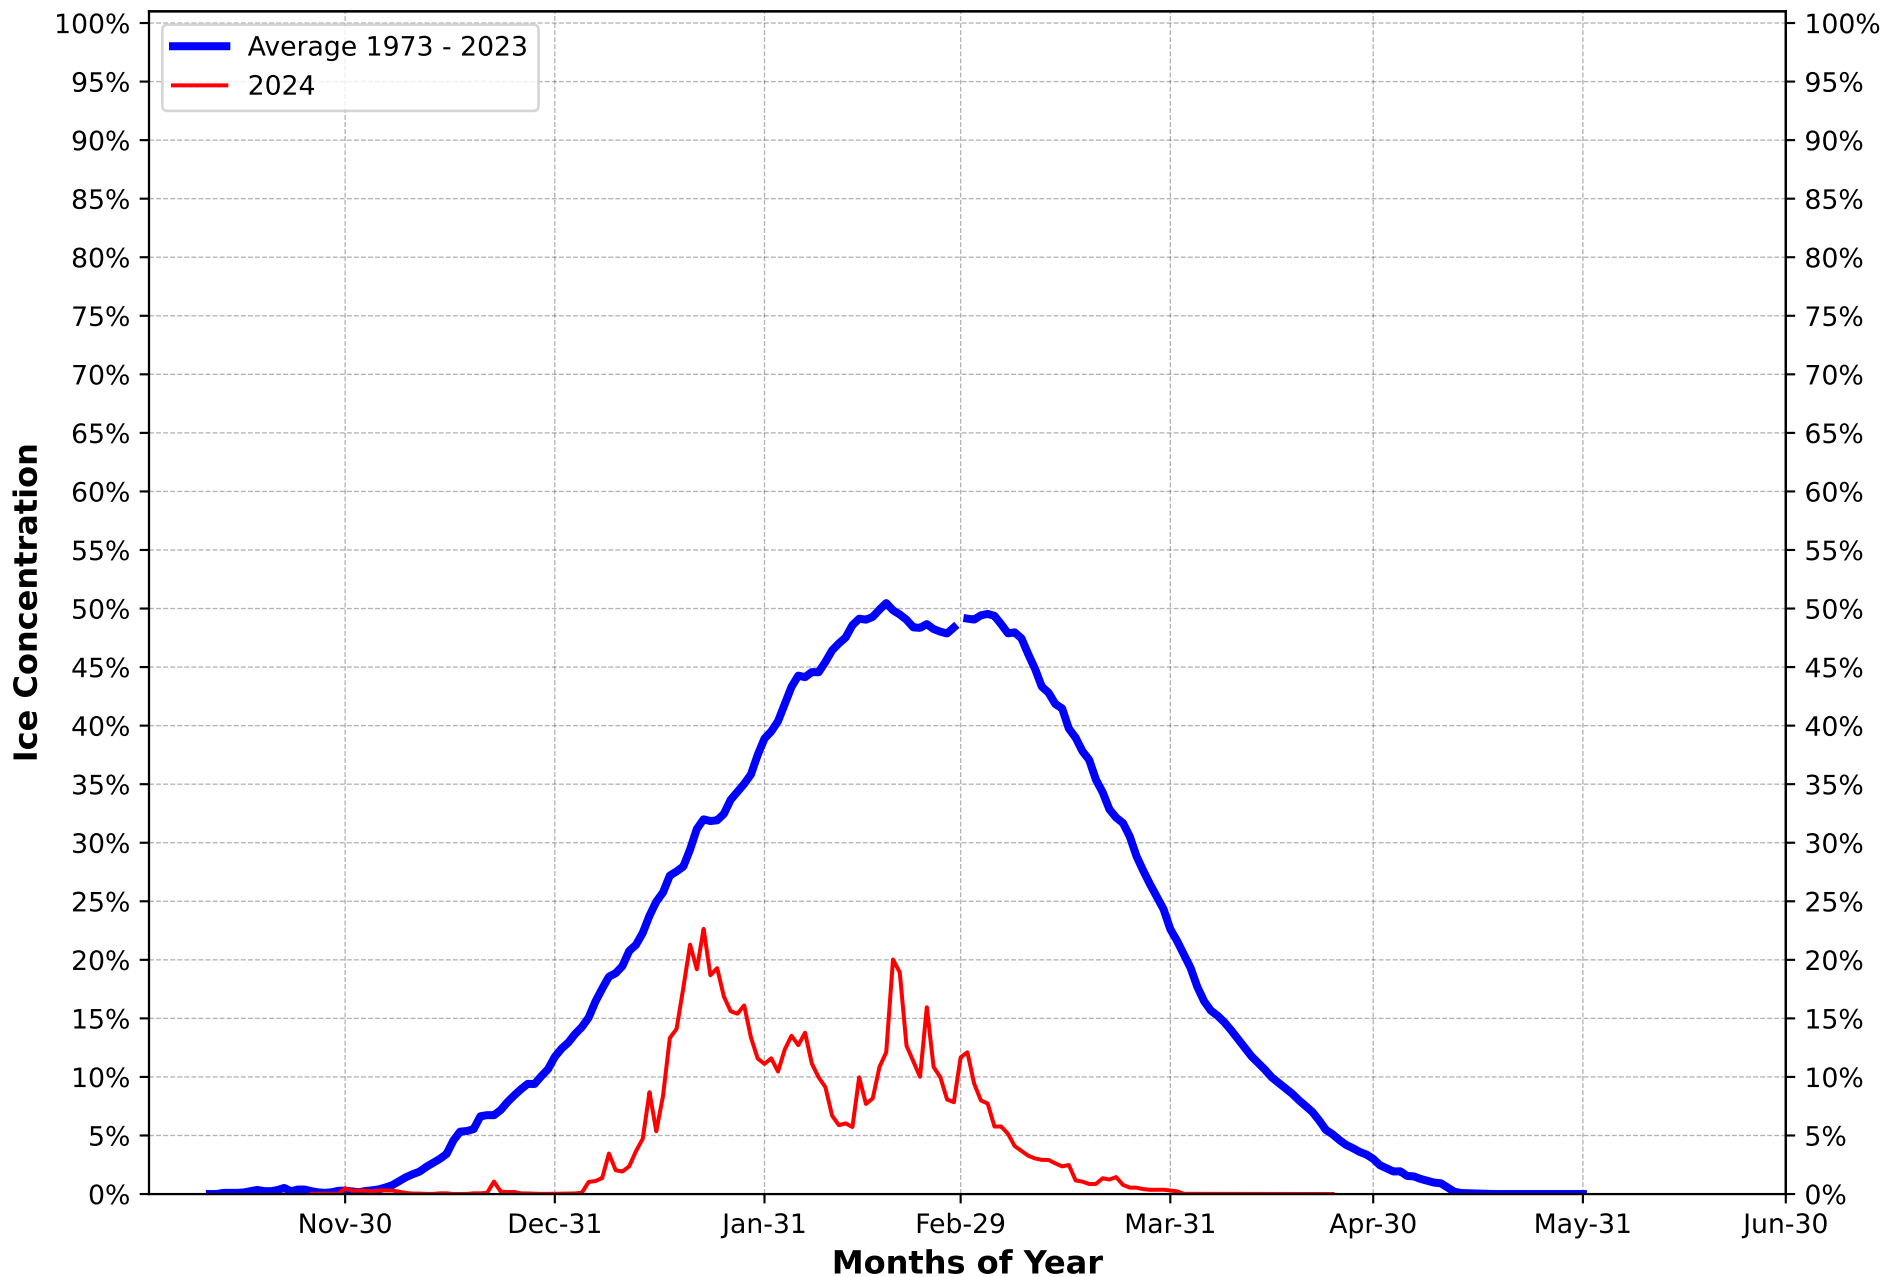

Lake Huron Long Term Average Ice Concentration Compared to Current Year

Lake-wide ice cover derived from data produced by the U.S. National Ice Center and Canadian Ice Service