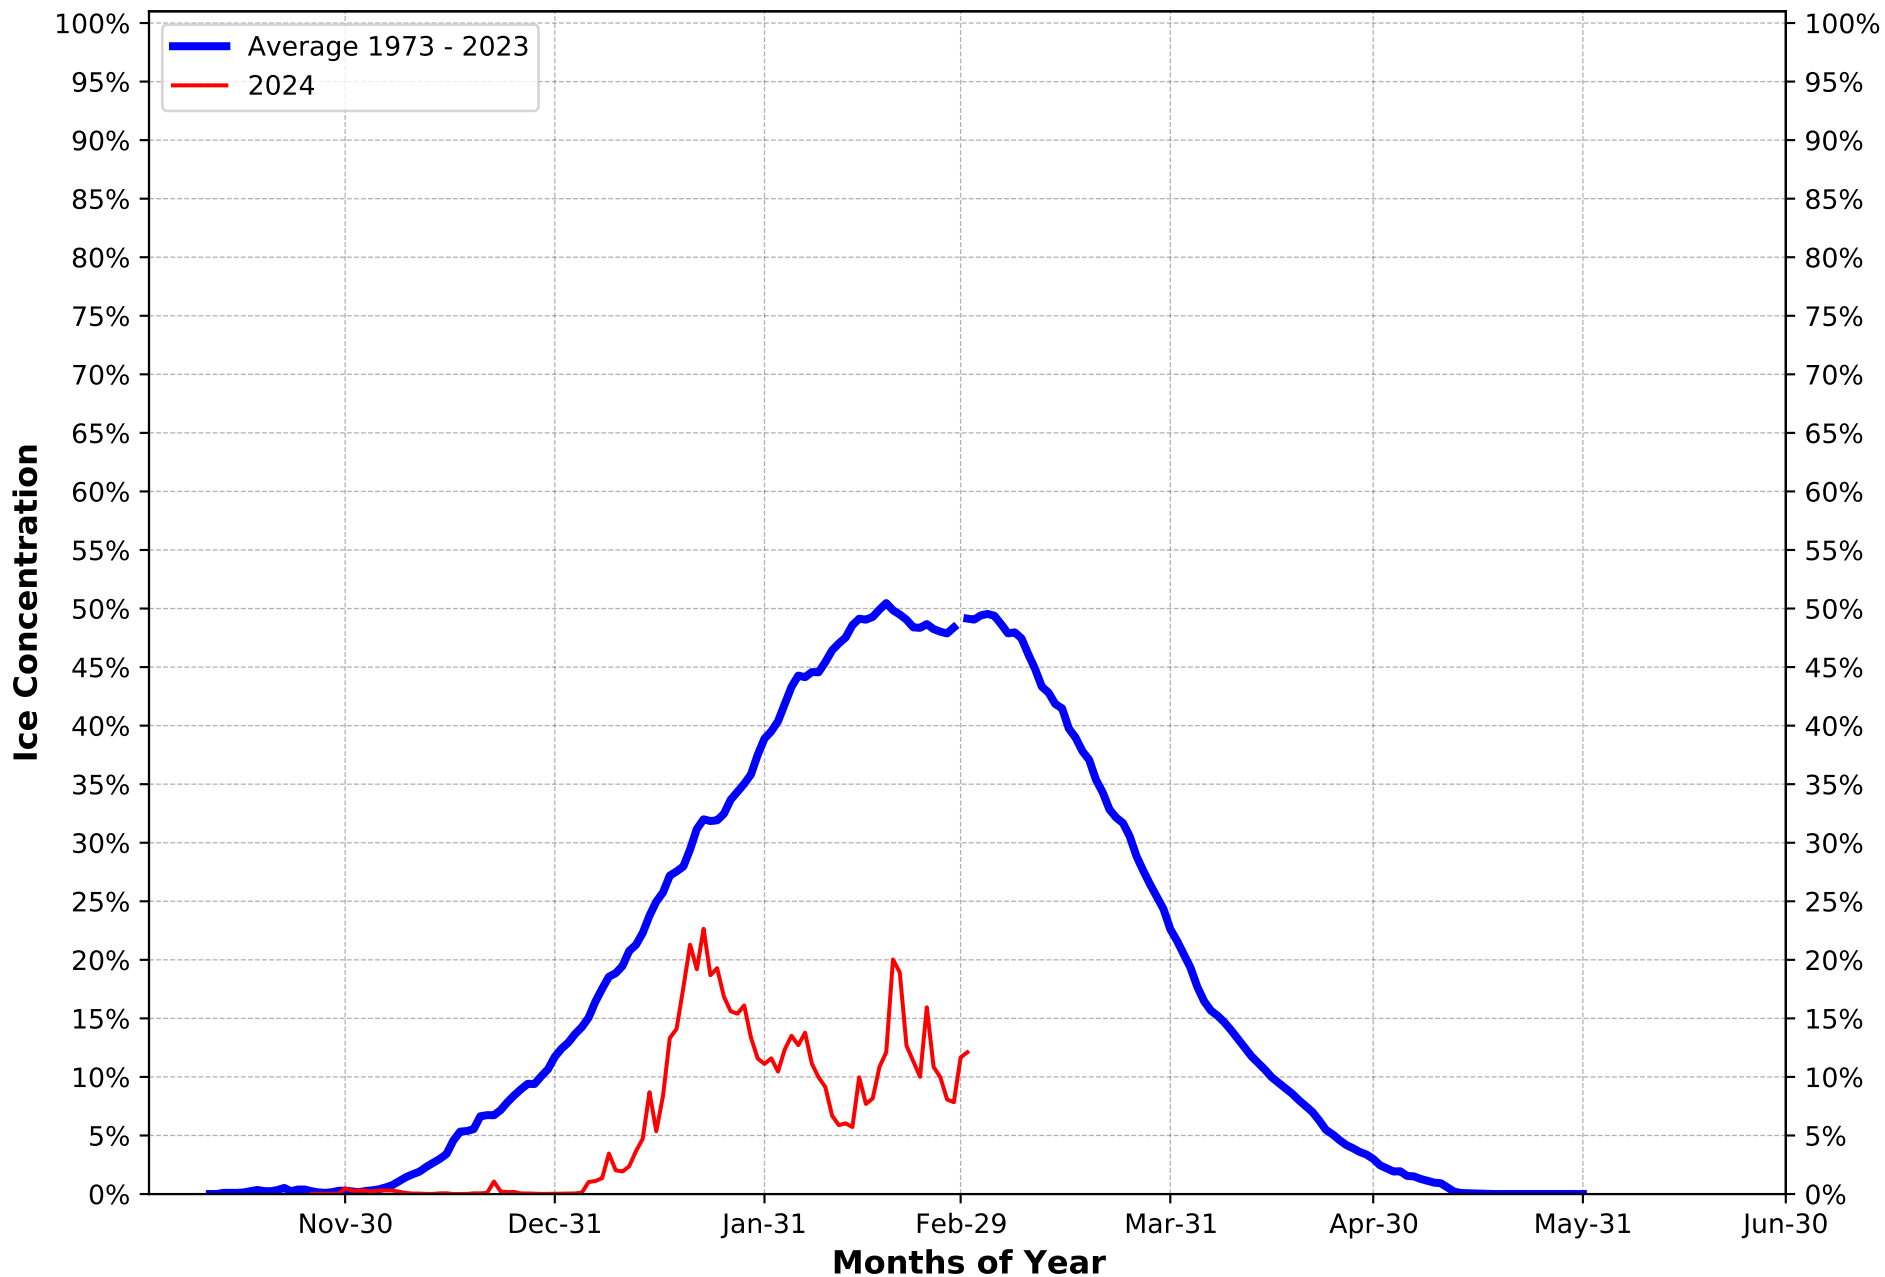

Lake Huron Long Term Average Ice Concentration Compared to Current Year

Lake-wide ice cover derived from data produced by the U.S. National Ice Center and Canadian Ice Service