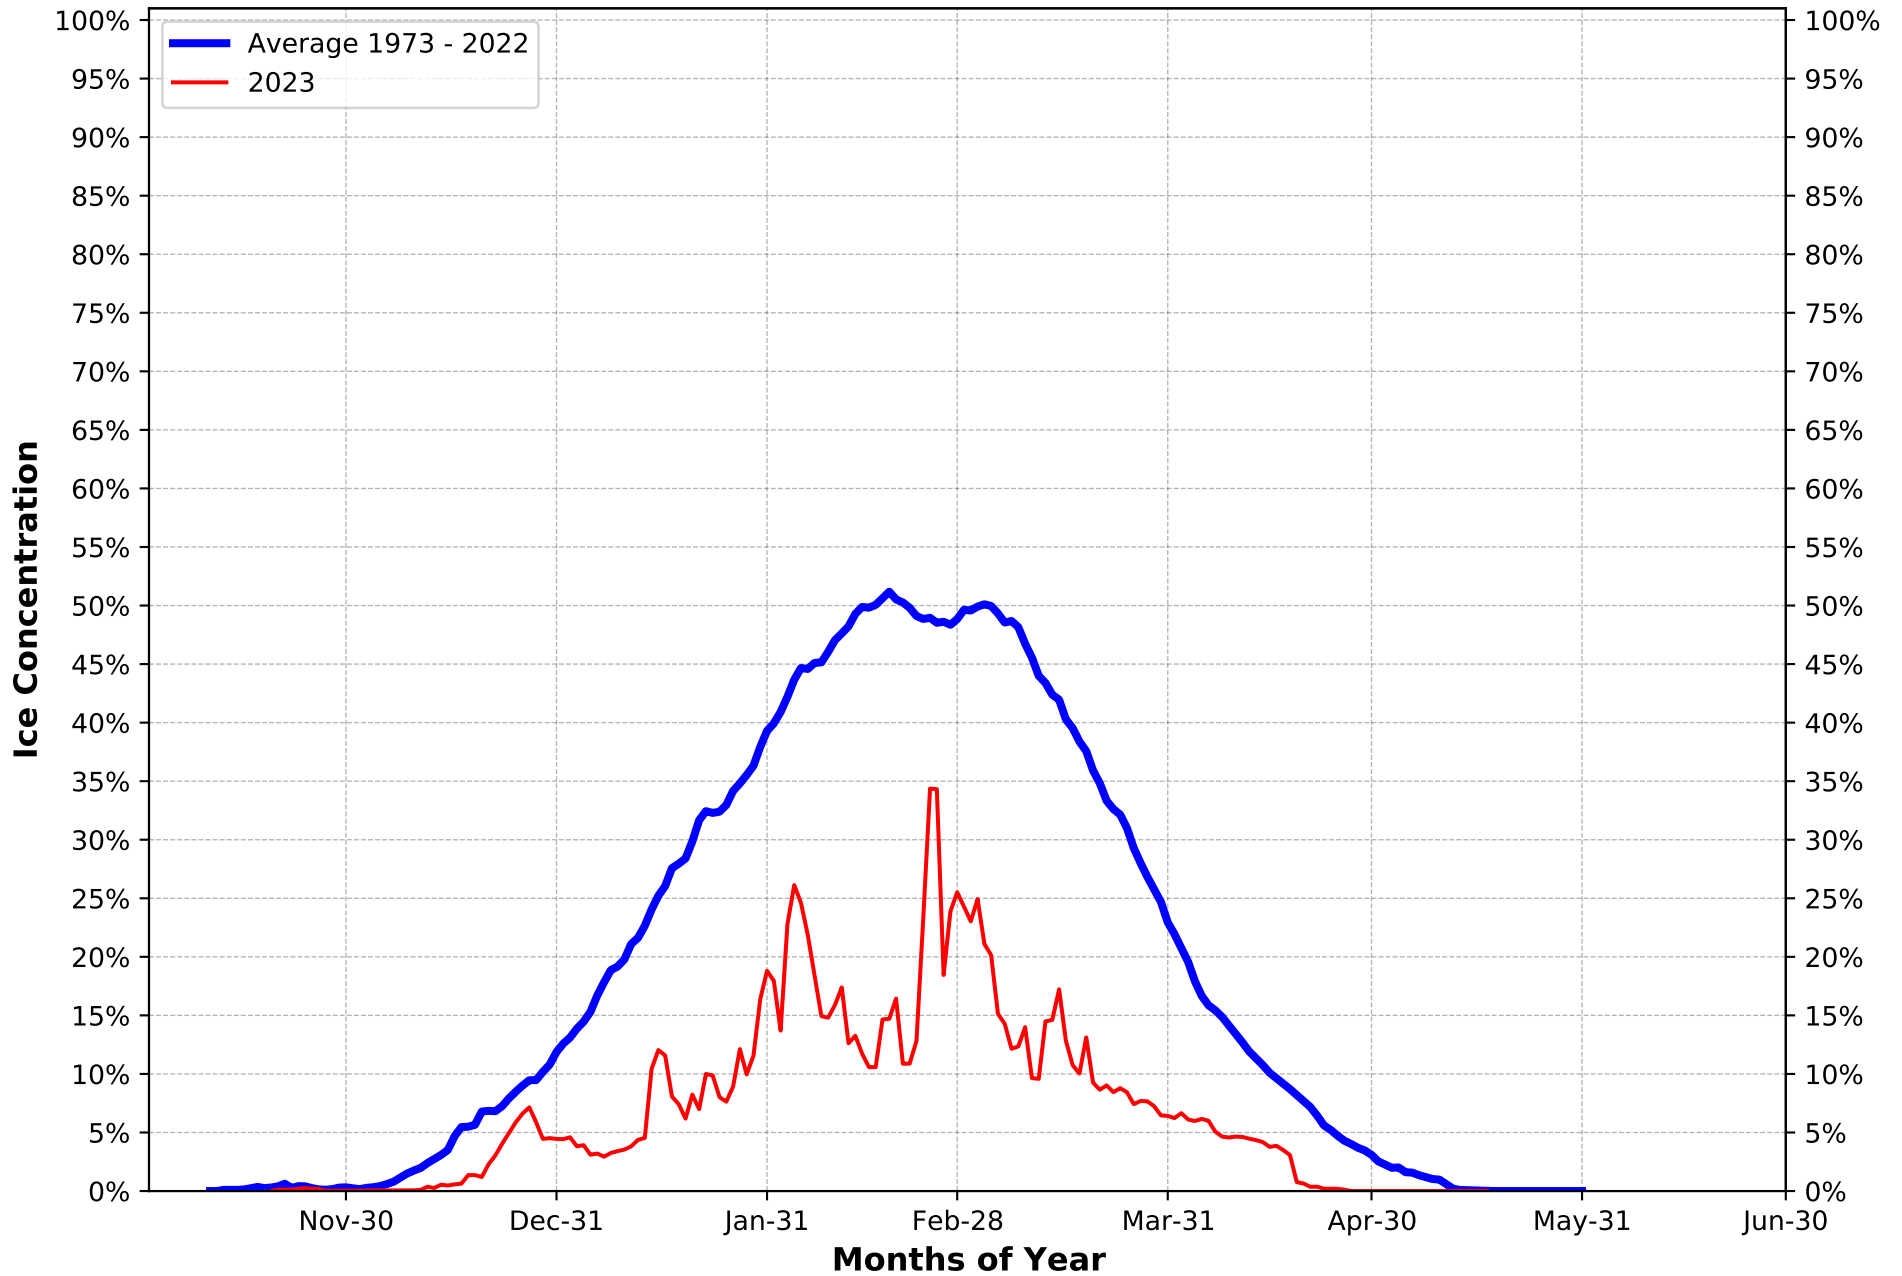

# Lake Huron Long Term Average Ice Concentration Compared to Current Year

Lake-wide ice cover derived from data produced by the U.S. National Ice Center and Canadian Ice Service